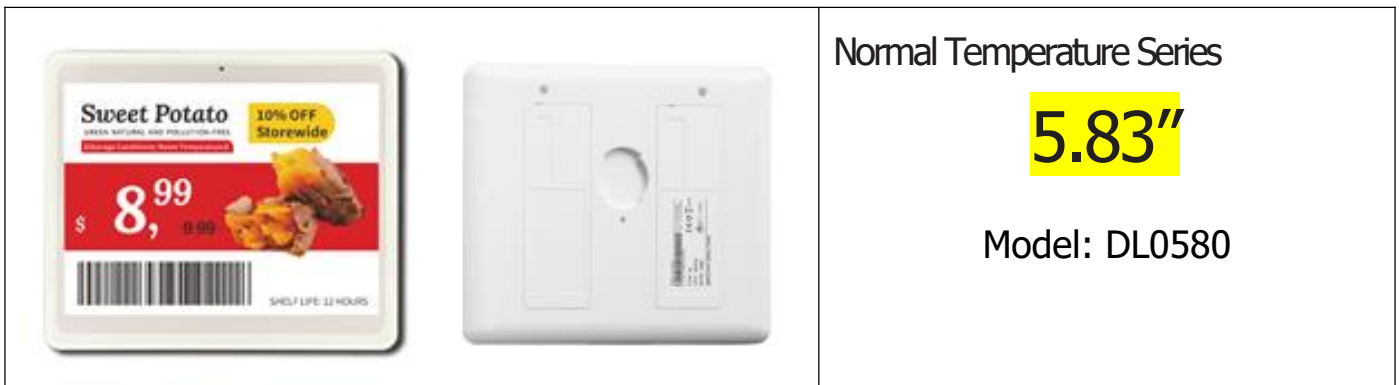

Specifications

Product Dimensions (mm*mm*mm)	101*49.8*12.3
Case Color	white
Weight (g)	47
Display Technology	Full graphic E-ink display
Display color	BWRY
Active Display Area (mm*mm)	79.6*38.2
Display Size (inch)	3.5
Resolution (pixel)	384*184
DPI	122
Working life	5 years (4 updates per day)
Battery Spec	2 * CR2450, replaceable battery pack
Working Temperature (°C)	0~40
Storage temperature (°C)	0~40
Working Humidity (%RH)	45~70
Protection Level	IP65
Wireless firmware update	Yes
Usable pages	8
LED color	Red,Green and Blue,7 colors can be displayed
Wireless connectivity	Private Protocol
RF Wireless Communication Parameters	Working Frequency: 2400MHz ~ 2480MHz
Communication mode	AP
Communication Distance	Within 20m (Open distance: 50m)
Packing quantity	300/Box(full), 15.7kg

Normal Temperature Series

4.2"

Model: DL0420

Specifications

Product Dimensions (mm*mm*mm)	99*89*12.3
Case Color	white
Weight (g)	47
Display Technology	Full graphic E-ink display
Display color	BWRY
Active Display Area (mm*mm)	84.8*63.6
Display Size (inch)	4.2
Resolution (pixel)	400*300
DPI	119
Working life	5 years (4 updates per day)
Battery Spec	3 * CR2450, replaceable battery pack
Working Temperature (°C)	0~40
Storage temperature (°C)	0~40
Working Humidity (%RH)	45~70
Protection Level	IP65
Wireless firmware update	Yes
Usable pages	8
LED color	Red,Green and Blue,7 colors can be displayed
Wireless connectivity	Private Protocol
RF Wireless Communication Parameters	Working Frequency: 2400MHz ~ 2480MHz
Communication mode	AP
Communication Distance	Within 20m (Open distance: 50m)
Packing quantity	180/Box(full), 16.2kg